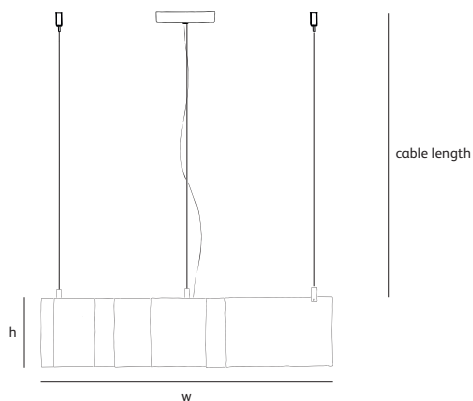

Each lamp is constructed in one dimension from a single strip of curved steel strip and pleated like a mediaeval collar. The tension in the material enhances the interesting appearance of the light feature.

paraaf

suspension lamp

color & material

ST
stainless steel

PA.02.SU.ST

Order code

PA.02.SU.ST

Dimensions

Wxdxh **70x45x13cm**

Standard cable length **200cm**

Lightsource

Not included

Lampholder

E27

Max. 2 x 75W / 240V or retrofit LED

Weight/Packaging

Net. weight **3,5kg**

Gross weight **5kg**

Packaging **55x55x19cm**

Dimmer

Dimmable, dimmer not included

IP 20    Other sizes on request.