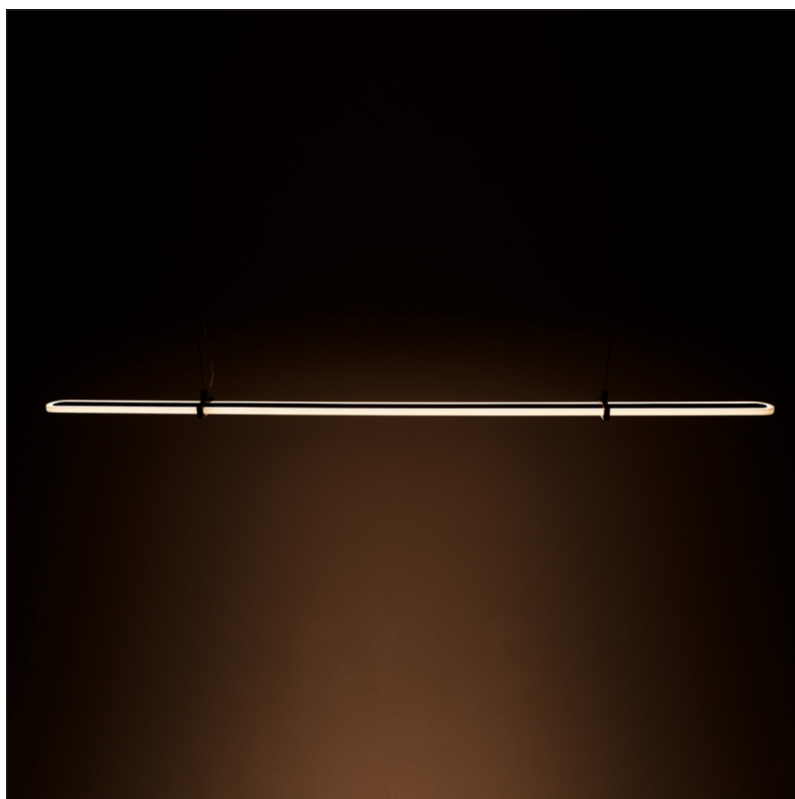

**COCO**

suspension lamp

# COCO

Coco is well shaped with the least amount of fuss. Her power lies in the translucent material, which is completely illuminated by the built-in LED element. The result: a smooth fixture with a very pleasant light output.

The base of coco is made of translucent corian® (consisting of 70% mineral raw materials and 25% of acrylate). By default, the collection is presented in three lengths (120, 160 and 200 cm), but can be produced in various lengths. In addition, the suspension brackets and brass inlay can also be adjusted to color or metal. Coco is a co-creation with designer Wesly Boom.

## suspension lamp

CO.160.SU

Order code	<b>CO.120.SU</b>
Dimensions	
Wxdxh	<b>120x5,8x1,2cm</b>
Standard cable length	<b>200cm</b>
Material	<b>corian® translucent</b>
Lightsource	<b>LED 23W / 2700K / 1090 lm</b>
Weight/Packaging	
Net. weight	<b>1kg</b>
Dimmer	
<b>Dimmable driver</b>	<b>DALI or 1-10V or TRIAC</b>
<b>Dimmer not included</b>	
<b>Wireless lighting control on request</b>	