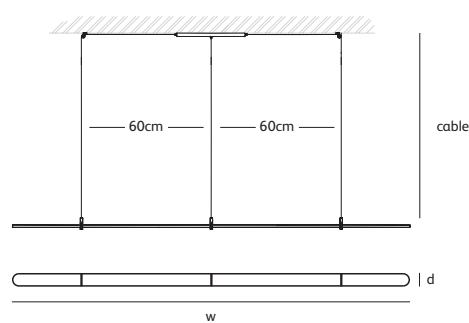

## suspension lamp

CO.160.SU

Order code	<b>CO.120.SU</b>
Dimensions	
Wxdxh	<b>120x5,8x1,2cm</b>
Standard cable length	<b>200cm</b>
Material	<b>corian® translucent</b>
Lightsource	<b>LED 23W / 2700K / 1090 lm</b>
Weight/Packaging	
Net. weight	<b>1kg</b>
Dimmer	
<b>Dimmable driver</b>	<b>DALI or 1-10V or TRIAC</b>
<b>Dimmer not included</b>	
<b>Wireless lighting control on request</b>	

Order code	<b>CO.160.SU</b>
Dimensions	
Wxdxh	<b>160x5,8x1,2cm</b>
Standard cable length	<b>200cm</b>
Material	<b>corian® translucent</b>
Lightsource	<b>LED 30W / 2700K / 1420 lm</b>
Weight/Packaging	
Net. weight	<b>1,3kg</b>
Dimmer	
<b>Dimmable driver</b>	<b>DALI or 1-10V or TRIAC</b>
<b>Dimmer not included</b>	
<b>Wireless lighting control on request</b>	

Order code	<b>CO.200.SU</b>
Dimensions	
Wxdxh	<b>200x5,8x1,2cm</b>
Standard cable length	<b>200cm</b>
Material	<b>corian® translucent</b>
Lightsource	<b>LED 38W / 2700K / 1800 lm</b>
Weight/Packaging	
Net. weight	<b>1,6kg</b>
Dimmer	
<b>Dimmable driver</b>	<b>DALI or 1-10V or TRIAC</b>
<b>Dimmer not included</b>	
<b>Wireless lighting control on request</b>	