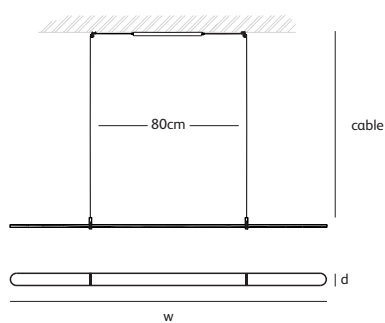

## suspension lamp

CO.160.SU

Order code	<b>CO.120.SU</b>
Dimensions	
Wxdxh	<b>120x5,8x1,2cm</b>
Standard cable length	<b>200cm</b>
Material	<b>corian® translucent</b>
Lightsource	<b>LED 23W / 2700K / 1090 lm</b>
Weight/Packaging	
Net. weight	<b>1kg</b>
Dimmer	
<b>Dimmable driver</b>	<b>DALI or 1-10V or TRIAC</b>
<b>Dimmer not included</b>	
<b>Wireless lighting control on request</b>	

Order code	<b>CO.160.SU</b>
Dimensions	
Wxdxh	<b>160x5,8x1,2cm</b>
Standard cable length	<b>200cm</b>
Material	<b>corian® translucent</b>
Lightsource	<b>LED 30W / 2700K / 1420 lm</b>
Weight/Packaging	
Net. weight	<b>1,3kg</b>
Dimmer	
<b>Dimmable driver</b>	<b>DALI or 1-10V or TRIAC</b>
<b>Dimmer not included</b>	
<b>Wireless lighting control on request</b>	

Order code	<b>CO.200.SU</b>
Dimensions	
Wxdxh	<b>200x5,8x1,2cm</b>
Standard cable length	<b>200cm</b>
Material	<b>corian® translucent</b>
Lightsource	<b>LED 38W / 2700K / 1800 lm</b>
Weight/Packaging	
Net. weight	<b>1,6kg</b>
Dimmer	
<b>Dimmable driver</b>	<b>DALI or 1-10V or TRIAC</b>
<b>Dimmer not included</b>	
<b>Wireless lighting control on request</b>	