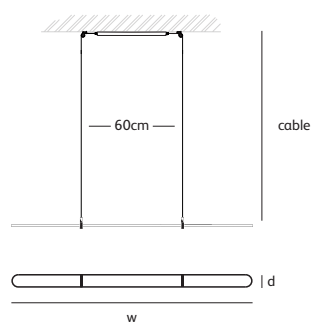

The base of coco is made of translucent corian® (consisting of 70% mineral raw materials and 25% of acrylate). By default, the collection is presented in three lengths (120, 160 and 200 cm), but can be produced in various lengths. In addition, the suspension brackets and brass inlay can also be adjusted to color or metal. Coco is a co-creation with designer Wesly Boom.

## suspension lamp

CO.160.SU

Order code	<b>CO.120.SU</b>
Dimensions	
Wxdxh	<b>120x5,8x1,2cm</b>
Standard cable length	<b>200cm</b>
Material	<b>corian® translucent</b>
Lightsource	<b>LED 23W / 2700K / 1090 lm</b>
Weight/Packaging	
Net. weight	<b>1kg</b>
Dimmer	
<b>Dimmable driver</b>	<b>DALI or 1-10V or TRIAC</b>
<b>Dimmer not included</b>	
<b>Wireless lighting control on request</b>	

Order code	<b>CO.160.SU</b>
Dimensions	
Wxdxh	<b>160x5,8x1,2cm</b>
Standard cable length	<b>200cm</b>
Material	<b>corian® translucent</b>
Lightsource	<b>LED 30W / 2700K / 1420 lm</b>
Weight/Packaging	
Net. weight	<b>1,3kg</b>
Dimmer	
<b>Dimmable driver</b>	<b>DALI or 1-10V or TRIAC</b>
<b>Dimmer not included</b>	
<b>Wireless lighting control on request</b>	

Order code	<b>CO.200.SU</b>
Dimensions	
Wxdxh	<b>200x5,8x1,2cm</b>
Standard cable length	<b>200cm</b>
Material	<b>corian® translucent</b>
Lightsource	<b>LED 38W / 2700K / 1800 lm</b>
Weight/Packaging	
Net. weight	<b>1,6kg</b>
Dimmer	
<b>Dimmable driver</b>	<b>DALI or 1-10V or TRIAC</b>
<b>Dimmer not included</b>	
<b>Wireless lighting control on request</b>	