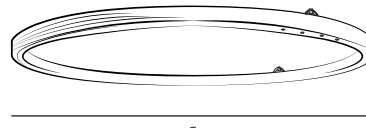

brass-0

brass-O

A circular suspension lamp in brass. The profile is U-shaped and the light leaves the fixture from the inside casting a delicate diffuse light into the room.

Available in brushed patinated brass or in high gloss. Timeless design in stylish brass.

brass-0

suspension lamp

colors & materials

* BR
brass

* BR/HG
high gloss
polished brass

BO.70.CI.BR & BO.100.CI.BR

Order code	BO.70.CI.*
Dimensions	
Ø	70cm
Standard cable length	200cm
Lightsource	LED 42W / 2700K / 2300 lm
Weight/Packaging	
Net. weight	4,5kg
Dimmer	
Dimmable driver	
DALI / 1-10V / push dim or TRIAC	
Wireless lighting control on request	

Order code	BO.100.CI.*
Dimensions	
Ø	100cm
Standard cable length	200cm
Lightsource	LED 60W / 2700K / 3300 lm
Weight/Packaging	
Net. weight	6kg
Dimmer	
Dimmable driver	
DALI / 1-10V / push dim or TRIAC	
Wireless lighting control on request	

Order code	BO.135.CI.*
Dimensions	
Ø	135cm
Standard cable length	200cm
Lightsource	LED 80W / 2700K / 4300 lm
Weight/Packaging	
Net. weight	8kg
Dimmer	
Dimmable driver	
DALI / 1-10V / push dim or TRIAC	
Wireless lighting control on request	