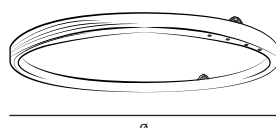

brass-0

brass-O

A circular suspension lamp in brass. The profile is U-shaped and the light leaves the fixture from the inside casting a delicate diffuse light into the room.

Available in brushed patinated brass or in high gloss. Timeless design in stylish brass.

brass-0

suspension lamp

colors & materials

* BR
brass

* BR/HG
high gloss
polished brass

BO.70.CI.BR & BO.100.CI.BR

Order code	BO.70.CI.*
Dimensions	
Ø	70cm
Standard cable length	200cm
Lightsource	LED 42W / 2700K / 2300 lm
Weight/Packaging	
Net. weight	4,5kg
Dimmer	
Dimmable driver	
DALI / 1-10V / push dim or TRIAC	
Wireless lighting control on request	

Order code	BO.100.CI.*
Dimensions	
Ø	100cm
Standard cable length	200cm
Lightsource	LED 60W / 2700K / 3300 lm
Weight/Packaging	
Net. weight	6kg
Dimmer	
Dimmable driver	
DALI / 1-10V / push dim or TRIAC	
Wireless lighting control on request	

Order code	BO.135.CI.*
Dimensions	
Ø	135cm
Standard cable length	200cm
Lightsource	LED 80W / 2700K / 4300 lm
Weight/Packaging	
Net. weight	8kg
Dimmer	
Dimmable driver	
DALI / 1-10V / push dim or TRIAC	
Wireless lighting control on request	