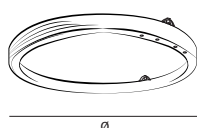

brass-0

brass-O

A circular suspension lamp in brass. The profile is U-shaped and the light leaves the fixture from the inside casting a delicate diffuse light into the room.

Available in brushed patinated brass or in high gloss. Timeless design in stylish brass.

brass-0

suspension lamp

colors & materials

* BR
brass

* BR/HG
high gloss
polished brass

BO.70.CI.BR & BO.100.CI.BR

Order code	BO.70.CI.*
Dimensions	
Ø	70cm
Standard cable length	200cm
Lightsource	LED 42W / 2700K / 2300 lm
Weight/Packaging	
Net. weight	4,5kg
Dimmer	
Dimmable driver	
DALI / 1-10V / push dim or TRIAC	
Wireless lighting control on request	

Order code	BO.100.CI.*
Dimensions	
Ø	100cm
Standard cable length	200cm
Lightsource	LED 60W / 2700K / 3300 lm
Weight/Packaging	
Net. weight	6kg
Dimmer	
Dimmable driver	
DALI / 1-10V / push dim or TRIAC	
Wireless lighting control on request	