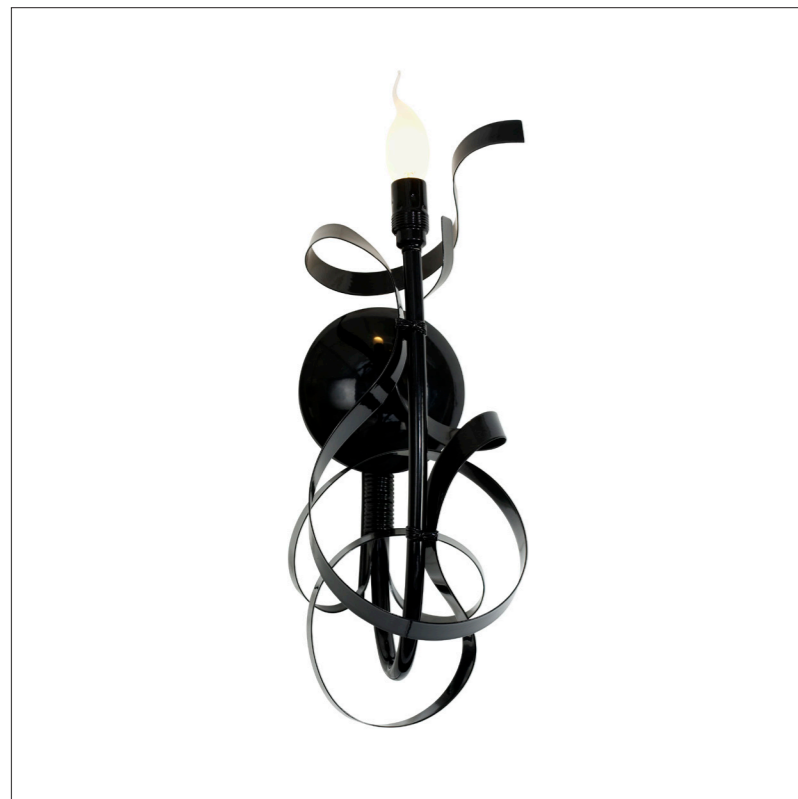

RP.01.CW.BL

ruban plié

ceiling/wall lamp