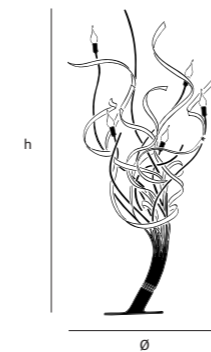

ruban plié

ceiling/wall lamp

colors & materials

Order code	RP.01.CW.*
Dimensions	Øxh 20x50cm
Lightsource	Not included
Lampholder	E14
Weight	Max. 1 x 40W / 240V
Net. weight	2kg
Dimmer	Dimmable, dimmer not included

IP 20

ruban plié

floor lamp

colors & materials

Order code	RP.05.FL.*
Dimensions	Øxh 60x130cm
Lightsource	Not included
Lampholder	E14
Weight/Packaging	Max. 5 x 40W / 240V
Net. weight	10kg
Dimmer	Floor dimmer switch included

IP 20