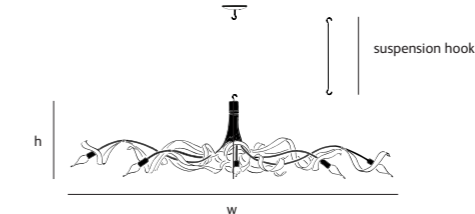

### colors & materials

RP.06.CH.HG.O

Order code	<b>RP.06.CH.*.O</b>
Dimensions	
Wxdxh	<b>135x75x40cm</b>
Hook	<b>customized*</b>
Ceiling cover	<b>10cm</b>
Lightsource	<b>Not included</b>
Lampholder	<b>E14</b>
	<b>Max. 6 x 40W / 240V</b>
Weight	
Net. weight	<b>5kg</b>
Dimmer	<b>Dimmable, dimmer not included</b>