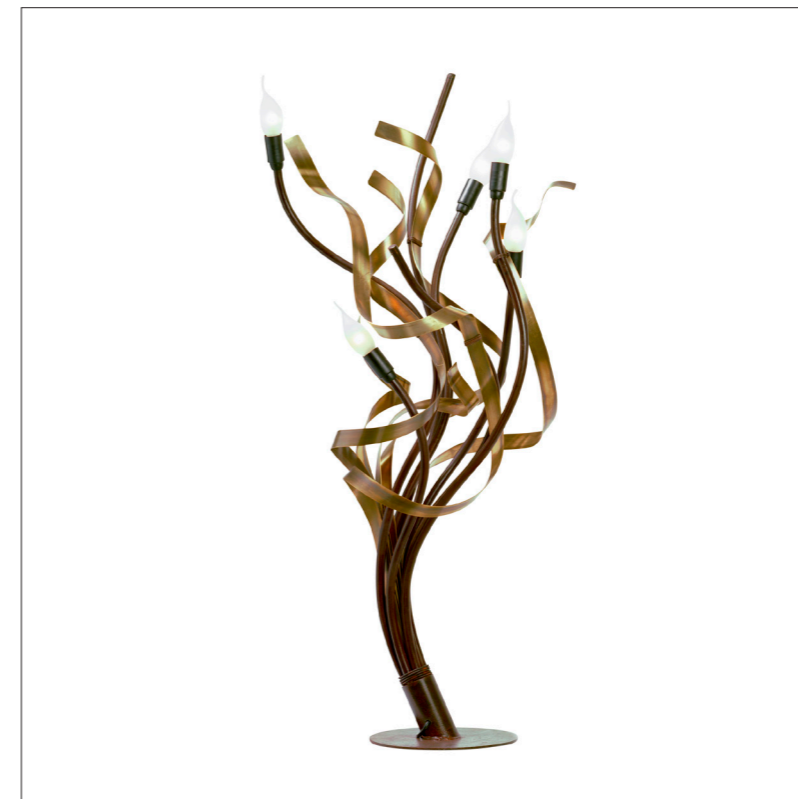

RP.05.FL.BR

ruban plié

floor lamp