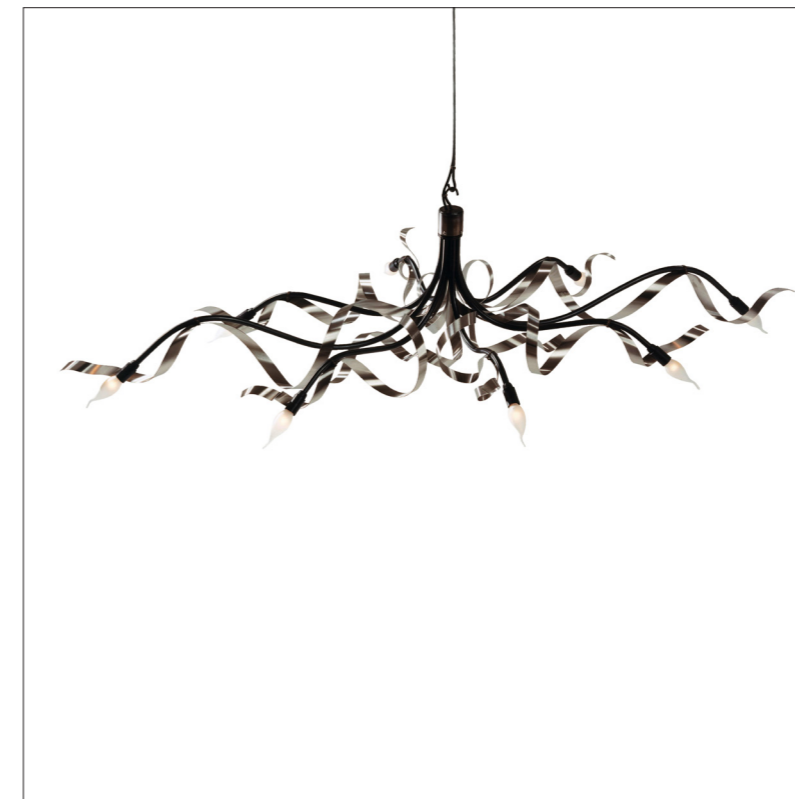

ruban plié

chandelier oval