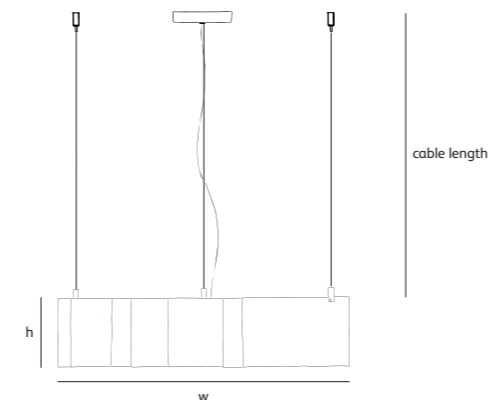

Each lamp is constructed in one dimension from a single strip of curved steel strip and pleated like a medieval collar. The tension in the material enhances the interesting appearance of the light feature.

paraaf

suspension lamp

color & material

ST
stainless steel

PA.02.SU.ST

Order code

PA.02.SU.ST

Dimensions

Wxdxh **70x45x13cm**

Standard cable length **200cm**

Lightsource

Not included

Lampholder

E27

Max. 2 x 75W / 240V or retrofit LED

Weight/Packaging

Net. weight **3,5kg**

Gross weight **5kg**

Packaging **55x55x19cm**

Dimmer

Dimmable, dimmer not included

IP 20   Other sizes on request.