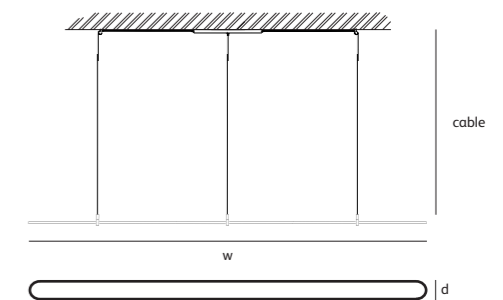

The base of coco is made of translucent corian® (consisting of 70% mineral raw materials and 25% of acrylate). By default, the collection is presented in three lengths (120, 160 and 200 cm), but can be produced in various lengths. In addition, the suspension brackets and brass inlay can also be adjusted to color or metal. Coco is a co-creation with designer Wesly Boom.

COCO

suspension lamp

CO.160.SU

Order code
CO.120.SU
Dimensions
Wxdxh **120x5,8x1,2cm**
Standard cable length **200cm**
Material
corian® translucent
Lightsource
LED 23W / 2700K
Weight/Packaging
Net. weight **1kg**
Dimmer
Dimmable driver
DALI or 1-10V
Dimmer not included
Wireless lighting control on request

Order code
CO.160.SU
Dimensions
Wxdxh **160x5,8x1,2cm**
Standard cable length **200cm**
Material
corian® translucent
Lightsource
LED 30W / 2700K
Weight/Packaging
Net. weight **1,3kg**
Dimmer
Dimmable driver
DALI or 1-10V
Dimmer not included
Wireless lighting control on request

Order code
CO.200.SU
Dimensions
Wxdxh **200x5,8x1,2cm**
Standard cable length **200cm**
Material
corian® translucent
Lightsource
LED 38W / 2700K
Weight/Packaging
Net. weight **1,6kg**
Dimmer
Dimmable driver
DALI or 1-10V
Dimmer not included
Wireless lighting control on request