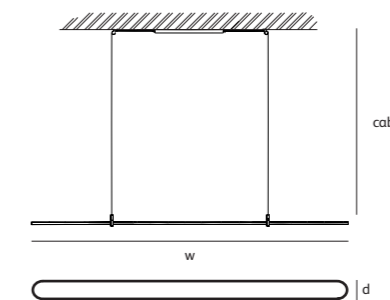

The base of coco is made of translucent corian® (consisting of 70% mineral raw materials and 25% of acrylate). By default, the collection is presented in three lengths (120, 160 and 200 cm), but can be produced in various lengths. In addition, the suspension brackets and brass inlay can also be adjusted to color or metal. Coco is a co-creation with designer Wesly Boom.

COCO

suspension lamp

CO.160.SU

Order code
CO.120.SU
Dimensions
Wxdxh **120x5,8x1,2cm**
Standard cable length **200cm**
Material
corian® translucent
Lightsource
LED 23W / 2700K
Weight/Packaging
Net. weight **1kg**
Dimmer
Dimmable driver
DALI or 1-10V
Dimmer not included
Wireless lighting control on request

Order code
CO.160.SU
Dimensions
Wxdxh **160x5,8x1,2cm**
Standard cable length **200cm**
Material
corian® translucent
Lightsource
LED 30W / 2700K
Weight/Packaging
Net. weight **1,3kg**
Dimmer
Dimmable driver
DALI or 1-10V
Dimmer not included
Wireless lighting control on request

Order code
CO.200.SU
Dimensions
Wxdxh **200x5,8x1,2cm**
Standard cable length **200cm**
Material
corian® translucent
Lightsource
LED 38W / 2700K
Weight/Packaging
Net. weight **1,6kg**
Dimmer
Dimmable driver
DALI or 1-10V
Dimmer not included
Wireless lighting control on request