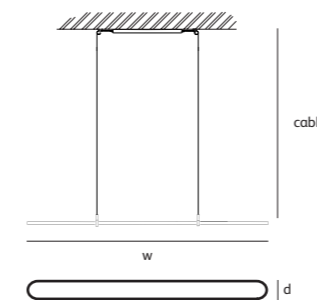

The base of coco is made of translucent corian® (consisting of 70% mineral raw materials and 25% of acrylate). By default, the collection is presented in three lengths (120, 160 and 200 cm), but can be produced in various lengths. In addition, the suspension brackets and brass inlay can also be adjusted to color or metal. Coco is a co-creation with designer Wesly Boom.

COCO

suspension lamp

CO.160.SU

Order code
CO.120.SU
Dimensions
Wxdxh **120x5,8x1,2cm**
Standard cable length **200cm**
Material
corian® translucent
Lightsource
LED 23W / 2700K
Weight/Packaging
Net. weight **1kg**
Dimmer
Dimmable driver
DALI or 1-10V
Dimmer not included
Wireless lighting control on request

Order code
CO.160.SU
Dimensions
Wxdxh **160x5,8x1,2cm**
Standard cable length **200cm**
Material
corian® translucent
Lightsource
LED 30W / 2700K
Weight/Packaging
Net. weight **1,3kg**
Dimmer
Dimmable driver
DALI or 1-10V
Dimmer not included
Wireless lighting control on request

Order code
CO.200.SU
Dimensions
Wxdxh **200x5,8x1,2cm**
Standard cable length **200cm**
Material
corian® translucent
Lightsource
LED 38W / 2700K
Weight/Packaging
Net. weight **1,6kg**
Dimmer
Dimmable driver
DALI or 1-10V
Dimmer not included
Wireless lighting control on request