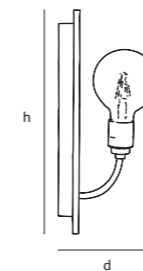

what? wall lamp

color & material

BR
bronze

WH.01.WA.BR

Order code

WH.01.WA.BR

Dimensions

Wxdxh **13x13x30cm**

Lightsource

LED filament Ø 95 mm / 2200K

200 lumen light bulb included

Lampholder

E27

Weight

Net. weight **4kg**

Dimmer