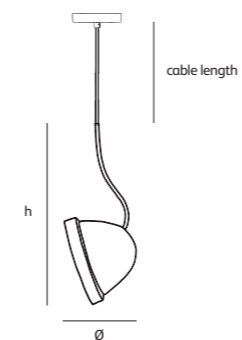

### colors & materials

\* **BL**  
black powder  
coated

\* **WH**  
white powder  
coated

\* **BR**  
bronze

IS.01.SU.WH

Order code

**IS.01.SU.\***

Dimensions

Øxh **20,5x40cm**

Standard cable length **300cm**

Lightsource

**8,7W LED / 240V**

**2800K included (2700K on request)**

Weight/Packaging

Net. weight **1kg**  
**(5kg bronze)**

Gross weight **2kg**  
**(6kg bronze)**

Packaging **25x25x50cm**

Dimmer

**Mains dimmable, dimmer not included**

IP 20   

### Dimensions

Wxdxh **20,5x36x20cm**