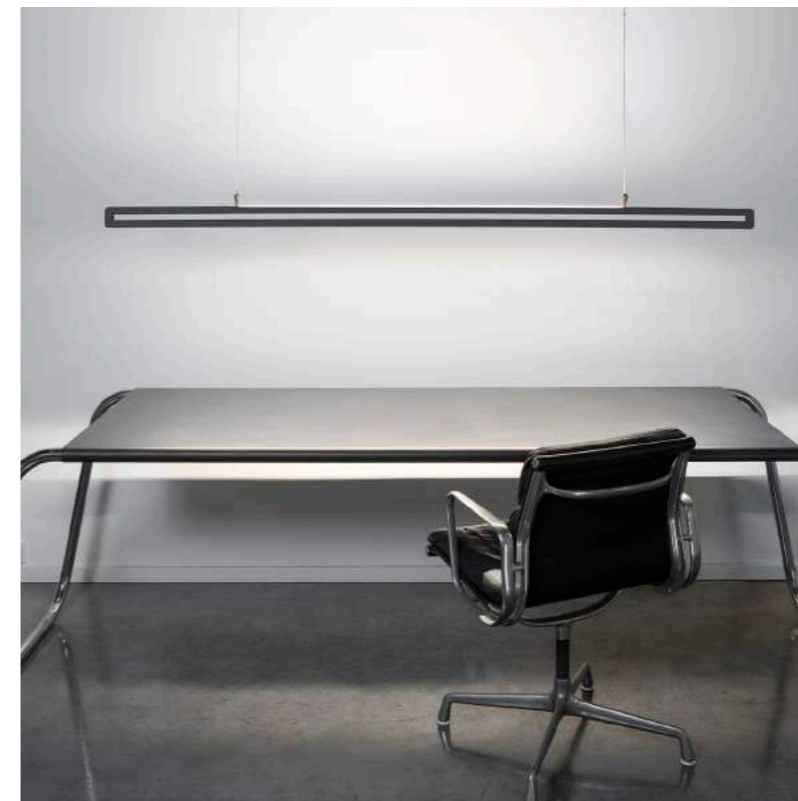

framed

suspension up-down leaning floor lamp suspension lamp circle

framed

Framed is a collection of basic geometric shapes that are hot rolled into a steel profile. The lighting system is incorporated in the steel frame. The light lines displayed by this design emphasizes the interior architecture in a unique way. They create a light spectacle against the wall or ceiling or table.

The robust steel frame gives this collection a high usability and unbounded possibilities in terms of shape and scale.

framed

suspension up-down

colors & materials

* GM
gunmetal
powder coated

* WH
white
powder coated

* AN
anodic brown
powder coated

FR.200.SU.UP/DOWN.CS

Order code
FR.120.SU.UP/DOWN.*

Dimensions
Wxdxh **120x2,5x7cm**
Standard cable length **200cm**

Lightsource
LED 13W up – 19W down / 2700K

Weight/Packaging
Net. weight **4kg**
Gross weight **6kg**
Packaging **125x16,5x16,5cm**