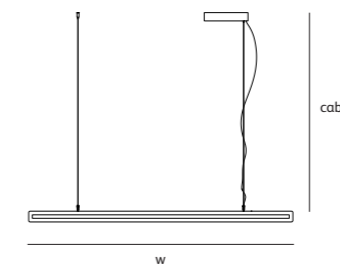

framed

suspension up-down leaning floor lamp suspension lamp circle

framed

Framed is a collection of basic geometric shapes that are hot rolled into a steel profile. The lighting system is incorporated in the steel frame. The light lines displayed by this design emphasizes the interior architecture in a unique way. They create a light spectacle against the wall or ceiling or table.

* AN
anodic brown
powder coated

FR.200.SU.UP/DOWN.CS

Order code
FR.120.SU.UP/DOWN.*

Dimensions
Wxdxh **120x2,5x7cm**
Standard cable length **200cm**

Lightsource
LED 13W up – 19W down / 2700K

Weight/Packaging
Net. weight **4kg**
Gross weight **6kg**
Packaging **125x16,5x16,5cm**

Dimmer
Dimmable driver
DALI / 1-10V
Dimmer not included
Wireless lighting control on request

Order code
FR.160.SU.UP/DOWN.*

Dimensions
Wxdxh **160x2,5x7cm**
Standard cable length **200cm**

Lightsource
LED 19W up – 26W down / 2700K

Dimensions
Wxdxh **200x2,5x7cm**
Standard cable length **200cm**

Lightsource
LED 24W up – 34W down / 2700K

Weight/Packaging
Net. weight **7kg**
Gross weight **9,5kg**
Packaging **205x16,5x16,5cm**

Dimmer
Dimmable driver
DALI / 1-10V
Dimmer not included
Wireless lighting control on request