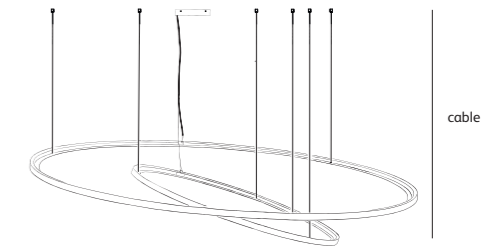

framed

suspension up-down leaning floor lamp suspension lamp circle

framed

Framed is a collection of basic geometric shapes that are hot rolled into a steel profile. The lighting system is incorporated in the steel frame. The light lines displayed by this design emphasizes the interior architecture in a unique way. They create a light spectacle against the wall or ceiling or table.

IP 20 Other sizes, materials or drivers on request.

Jacco Maris Design info@jacomaris.com www.jacomaris.com

framed

suspension lamp circle

colors & materials

* CS
coated bare steel

* WH
white
powder coated

* AN
anodic brown
powder coated

FR.100.CI.CS & FR.170.CI.CS

Order code	Dimensions	Standard cable length	Lightsource	Weight	Net. weight	Dimmer	Dimmable driver	Dimmer not included	Wireless lighting control on request
FR.70.*	Ø 70cm	200cm	LED 16W / 2700K		6kg		DALI / 1-10V		
FR.100.*	Ø 100cm	200cm	LED 24W / 2700K		8kg		DALI / 1-10V		
FR.135.*	Ø 135cm	200cm	LED 30W / 2700K		10kg		DALI / 1-10V		
FR.170.*	Ø 170cm	200cm	LED 40W / 2700K		12kg		DALI / 1-10V		