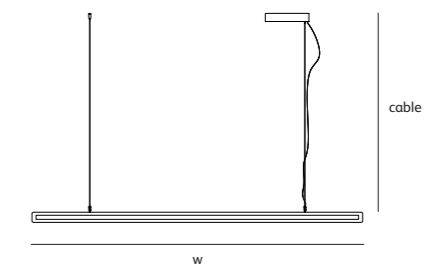

Order code
FR.200.SU.UP/DOWN.*

Dimensions
Wxdxh **200x2,5x7cm**
Standard cable length **200cm**

Lightsource
LED 24W up – 34W down / 2700K

Weight/Packaging
Net. weight **7kg**
Gross weight **9,5kg**
Packaging **205x16,5x16,5cm**

Dimmer
Dimmable driver
DALI / 1-10V
Dimmer not included
Wireless lighting control on request