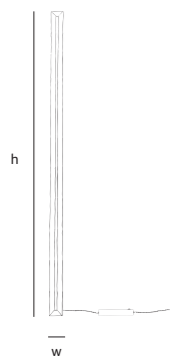

framed

suspension up-down leaning floor lamp suspension lamp circle

framed

Framed is a collection of basic geometric shapes that are hot rolled into a steel profile. The lighting system is incorporated in the steel frame. The light lines displayed by this design emphasizes the interior architecture in a unique way. They create a light spectacle against the wall or ceiling or table.

* AN
anodic brown
powder coated

FR.200.SU.UP/DOWN.CS

Order code
FR.120.SU.UP/DOWN.*

Dimensions
Wxdxh **120x2,5x7cm**
Standard cable length **200cm**

Lightsource
LED 13W up – 19W down / 2700K

Weight/Packaging
Net. weight **4kg**
Gross weight **6kg**
Packaging **125x16,5x16,5cm**

Dimensions
Wxdxh **200x2,5x7cm**
Standard cable length **200cm**

Lightsource
LED 24W up – 34W down / 2700K

Weight/Packaging
Net. weight **7kg**
Gross weight **9,5kg**
Packaging **205x16,5x16,5cm**

Dimmer
Dimmable driver
DALI / 1-10V
Dimmer not included
Wireless lighting control on request

framed

leaning floor lamp

colors & materials

* CS
coated bare steel

* WH
white
powder coated

* AN
anodic brown
powder coated

FR.225.FL/CS

Order code	FR.225.FL.*
Dimensions	Wxdxh 10x2,5x225cm
Lightsource	LED 40W / 2700K
Weight/Packaging	
Net. weight	10kg
Gross weight	12kg
Packaging	230x16,5x16,5cm
Dimmer	Floor dimmer switch included