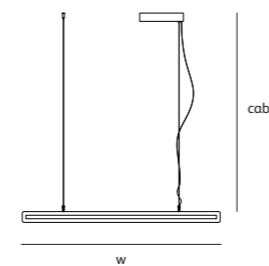

framed

suspension up-down leaning floor lamp suspension lamp circle

framed

Framed is a collection of basic geometric shapes that are hot rolled into a steel profile. The lighting system is incorporated in the steel frame. The light lines displayed by this design emphasizes the interior architecture in a unique way. They create a light spectacle against the wall or ceiling or table.

* AN
anodic brown
powder coated

FR.200.SU.UP/DOWN.CS

Order code
FR.120.SU.UP/DOWN.*

Dimensions
Wxdxh **120x2,5x7cm**
Standard cable length **200cm**

Lightsource
LED 13W up – 19W down / 2700K

Weight/Packaging
Net. weight **4kg**
Gross weight **6kg**
Packaging **125x16,5x16,5cm**

Dimensions
Wxdxh **200x2,5x7cm**
Standard cable length **200cm**

Lightsource
LED 24W up – 34W down / 2700K

Weight/Packaging
Net. weight **7kg**
Gross weight **9,5kg**
Packaging **205x16,5x16,5cm**

Dimmer
Dimmable driver
DALI / 1-10V
Dimmer not included
Wireless lighting control on request