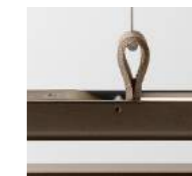

framed

suspension up-down leaning floor lamp suspension lamp circle

framed

Framed is a collection of basic geometric shapes that are hot rolled into a steel profile. The lighting system is incorporated in the steel frame. The light lines displayed by this design emphasizes the interior architecture in a unique way. They create a light spectacle against the wall or ceiling or table.

The robust steel frame gives this collection a high usability and unbounded possibilities in terms of shape and scale.

framed

suspension up-down

colors & materials

* GM
gunmetal
powder coated

* WH
white
powder coated