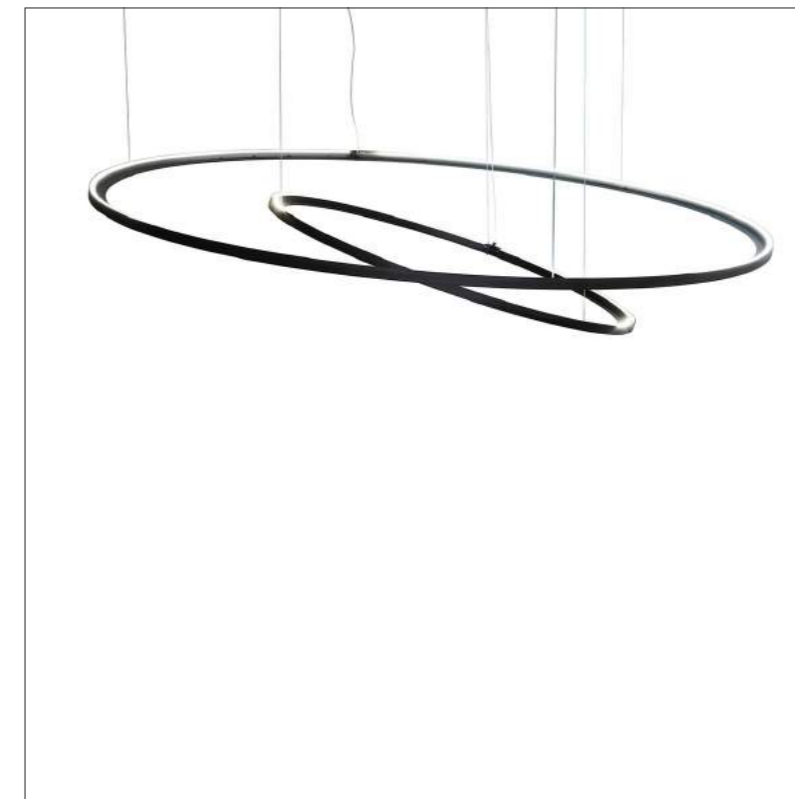

framed

suspension up-down leaning floor lamp suspension lamp circle

framed

Framed is a collection of basic geometric shapes that are hot rolled into a steel profile. The lighting system is incorporated in the steel frame. The light lines displayed by this design emphasizes the interior architecture in a unique way. They create a light spectacle against the wall or ceiling or table.

* AN
anodic brown
powder coated

FR.200.SU.UP/DOWN.CS

Order code
FR.120.SU.UP/DOWN.*

Dimensions
Wxdxh **120x2,5x7cm**
Standard cable length **200cm**

Lightsource
LED 13W up – 19W down / 2700K

Weight/Packaging
Net. weight **4kg**
Gross weight **6kg**
Packaging **125x16,5x16,5cm**

framed

leaning floor lamp

colors & materials

* CS
coated bare steel

* WH
white
powder coated

* AN
anodic brown
powder coated

FR.225.FL/CS

Order code	FR.225.FL.*
Dimensions	Wxdxh 10x2,5x225cm
Lightsource	LED 40W / 2700K
Weight/Packaging	
Net. weight	10kg
Gross weight	12kg
Packaging	230x16,5x16,5cm
Dimmer	Floor dimmer switch included

IP 20 Other sizes, materials or drivers on request.

Jacco Maris Design info@jacomaris.com www.jacomaris.com

framed

suspension lamp circle

colors & materials

* CS
coated bare steel

* WH
white
powder coated

* AN
anodic brown
powder coated