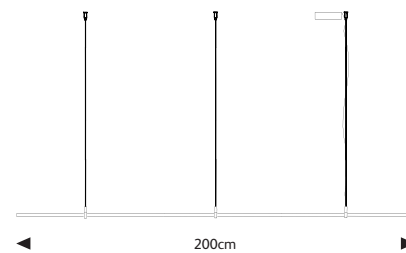

Order code

CO200.SU *

Material

corian ® translucent

Lightsource

LED strip

38W / 2700K

Weight/Packaging

Net. weight **1,6kg**

Dimmer

Dimmable driver

DALI / 0-10V

Dimmer not included

IP 20 other sizes or drivers on request