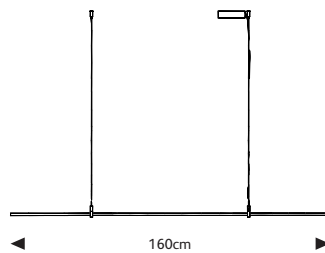

**23W / 2700K**

Weight/Packaging

Net. weight **1kg**

Dimmer

**Dimmable driver**

**DALI / 0-10V**

**Dimmer not included**

Order code