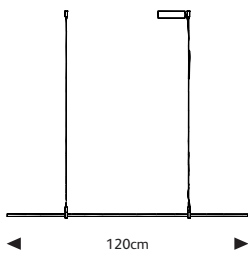

Order code

CO120.SU *

Material

corian ® translucent

Lightsource

LED strip

23W / 2700K

Weight/Packaging

Net. weight **1kg**

Dimmer

Dimmable driver

DALI / 0-10V

Dimmer not included