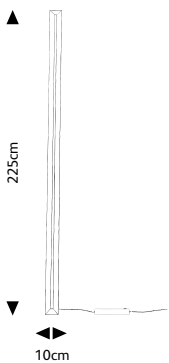

Order code

FR225.FL.*

Lightsource

LED strip

40W LED / 2700K

Weight/Packaging

Net. weight **10kg**

Gross weight **12kg**

Packaging **230x16,5x16,5cm**

Dimmer

Floor dimmer switch included

IP 20 **other sizes on request**