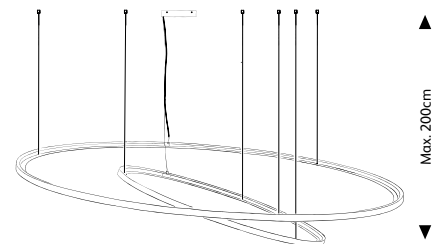

framed

suspension lamp circle

colors & materials

* CS
coated bare steel

* WH
white powder
coated

* BR
bronze powder
coated

FR100.CI.CS & FR170.CI.CS

▲
▼
Ø70cm

Order code
FR70.*
Lightsource
18W LED strip / 2700K
Weight
Net. weight **6kg**
Dimmer
Dimmable driver
DALI / 1-10V
Dimmer not included

▲
▼
Ø100cm

Order code
FR100.*
Lightsource
24W LED strip / 2700K
Weight
Net. weight **8kg**
Dimmer
Dimmable driver
DALI / 1-10V
Dimmer not included

▲
▼
Ø135cm

Order code
FR135.*
Lightsource
30W LED strip / 2700K
Weight
Net. weight **10kg**
Dimmer
Dimmable driver
DALI / 1-10V
Dimmer not included

▲
▼
Ø170cm

Order code
FR170.*
Lightsource
40W LED strip / 2700K
Weight
Net. weight **12kg**
Dimmer
Dimmable driver
DALI / 1-10V
Dimmer not included