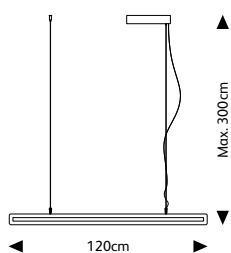

FR200.SU.UP/DOWN.CS

Order code

FR120.SU.UP/DOWN.*

Lightsource

LED strip

13W up – 19W down / 2700K

Weight/Packaging

Net. weight **4kg**

Gross weight **6kg**

Packaging **125x16,5x16,5cm**

Dimmer

Dimmable driver

DALI / 1 -10V

Dimmer not included