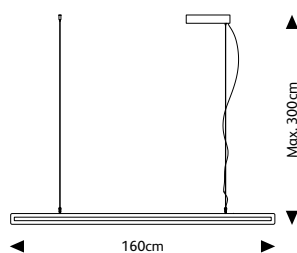

Order code

FR160.SU.UP/DOWN.*

Lightsource

LED strip

19W up – 26W down / 2700K

Weight/Packaging

Net. weight **5,5kg**

Gross weight **8kg**

Packaging **165x16,5x16,5cm**

Dimmer

Dimmable driver

DALI / 1 -10V

Dimmer not included