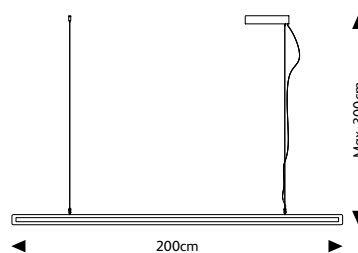

Net. weight **5,5kg**

Gross weight **8kg**

Packaging **165x16,5x16,5cm**

Dimmer

Dimmable driver

DALI / 1 -10V

Dimmer not included

Order code